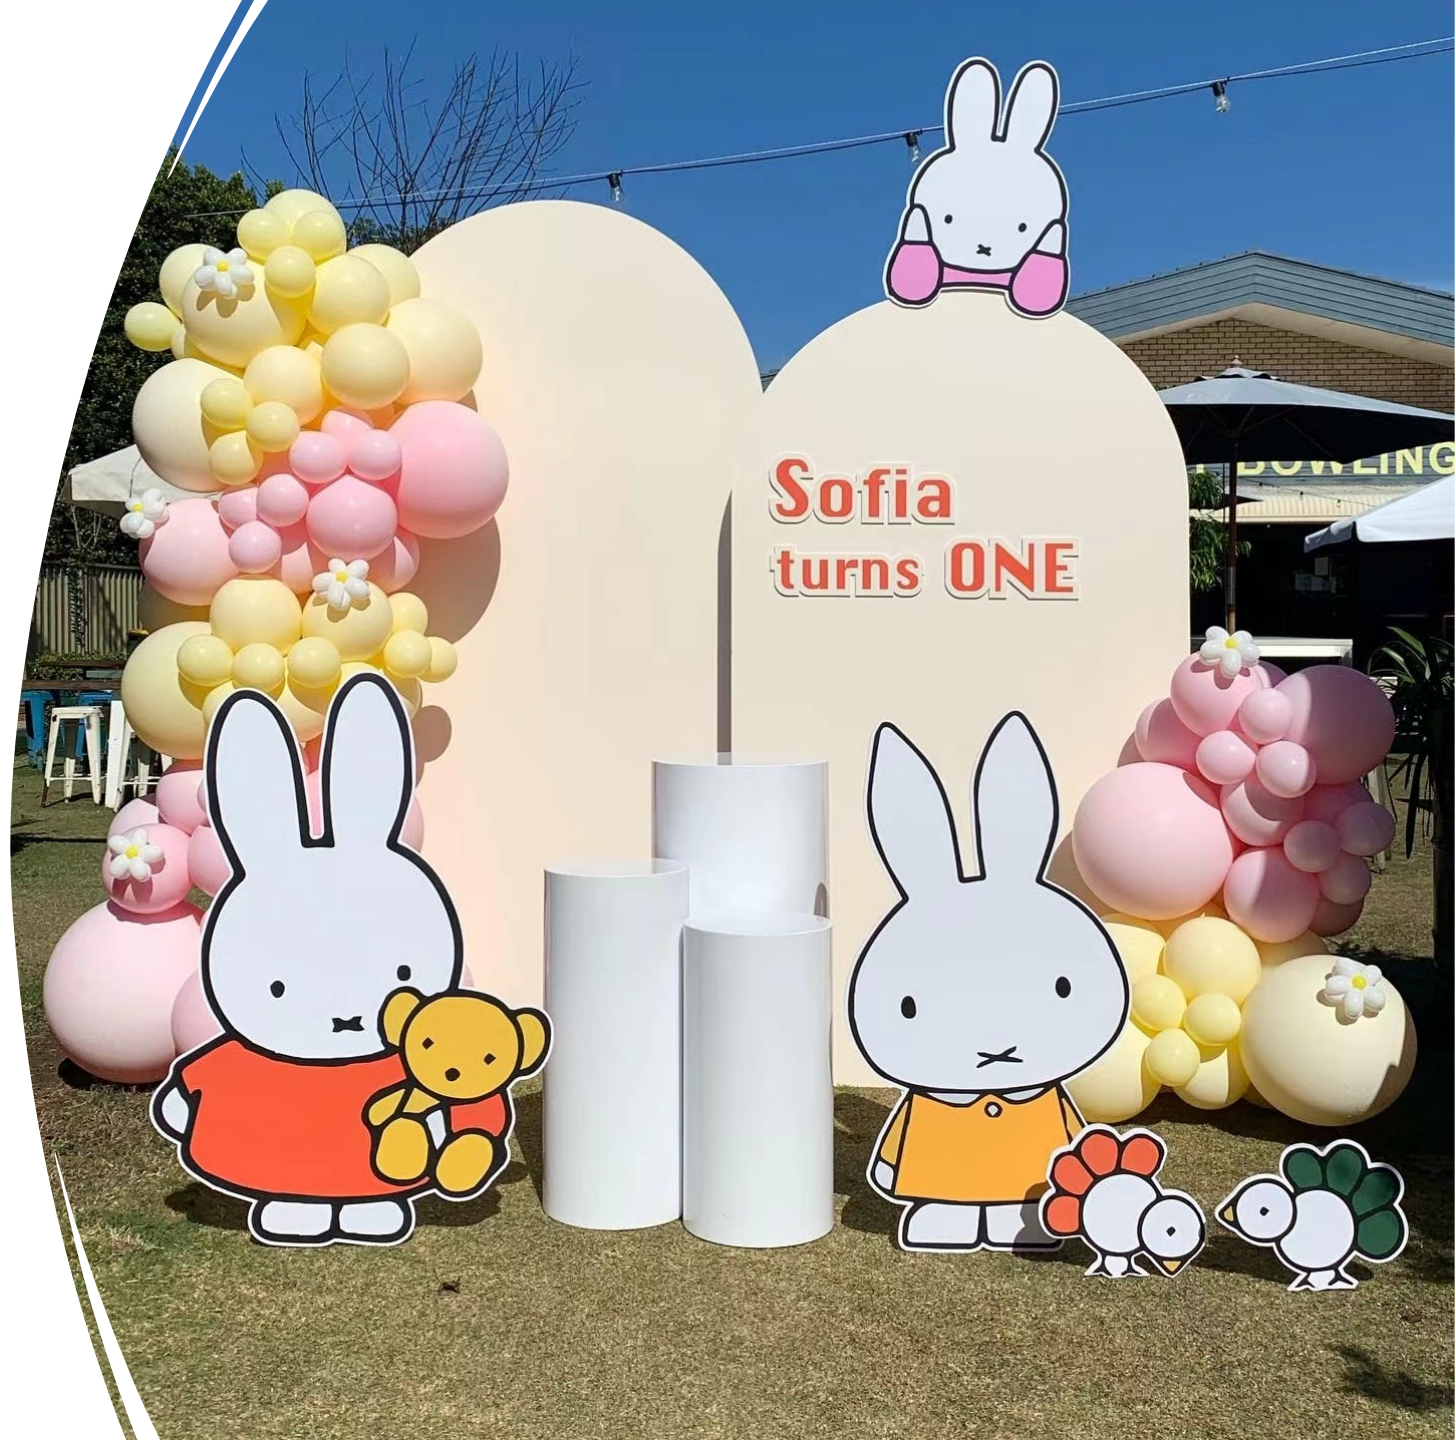

Express Package $700 **MIFFY**

Package includes:

- 2 arch backdrop (2m & 1.8m H)
- Custom wording
- Balloon garland
- Miffy cutouts
- 3 plinths